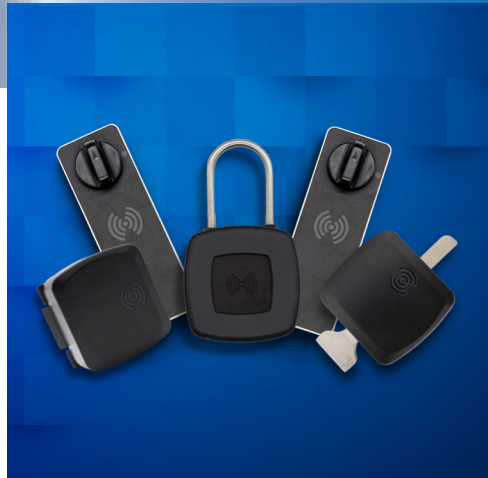

MTI'S

Managed Access Pro

Realize valuable insights and greater accountability using MTI's Managed Access software platform. Drive sales and optimize labor, every day.

Simplify operations and minimize labor spent on managing keys. Define access controls, set up custom workflows, and automate your security processes with ease.

Features

- » Rapid and seamless access - who, what, when, where and for how long analytics
- » Compatible with all MTI Freedom Smart Locks
- » Use analytics to measure impact on traffic, engagement and sales
- » Provides managers with visibility and control
- » Empower users while driving personal accountability
- » Manage access to fixtures and employees via our easy to use software platform
- » Access lock history and activity status
- » Assign, re-assign and disable Versa Keys as needed

Overview

- » On premise solution
- » No connectivity required
- » User event tracking
- » Insights & analytics
- » Configurable business rules
- » Monitor the health and battery life of the locks

Level Up your Security Today.

Contact sales@mtigs.com for a consult

mtigs.com