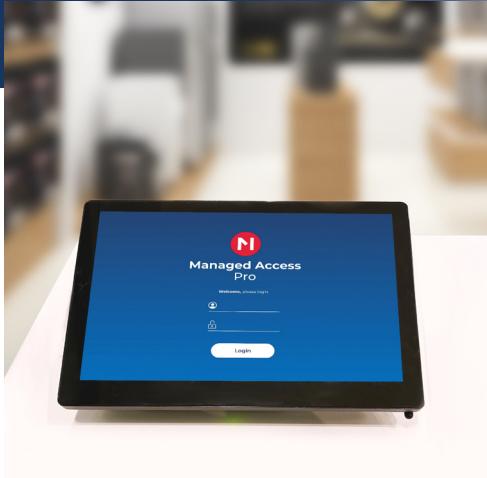

MTI'S

Managed Access Pro

Realize valuable insights and greater accountability using MTI's Managed Access software platform. Drive sales and optimize labor, every day.

Simplify operations and minimize labor spent on managing keys. Define access controls, set up custom workflows, and automate your security processes with ease.

Features

- » Rapid and seamless access - who, what, when, where and for how long analytics
- » Compatible with all MTI Freedom Smart Locks
- » Use analytics to measure impact on traffic, engagement and sales
- » Provides managers with visibility and control
- » Empower users while driving personal accountability
- » Manage access to fixtures and employees via our easy to use software platform
- » Access lock history and activity status
- » Assign, re-assign and disable Versa Keys as needed

Overview

- » On premise solution
- » No connectivity required
- » User event tracking
- » Insights & analytics
- » Configurable business rules
- » Monitor the health and battery life of the locks

Level Up your Security Today.

Contact sales@mtigs.com for a consult

mtigs.com