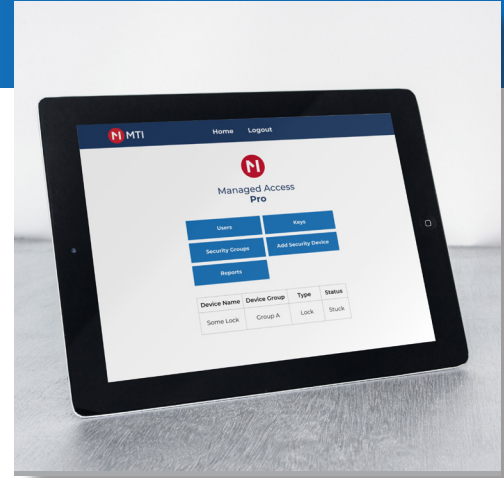

MTI'S

Managed Access Pro

Realize valuable insights and greater accountability using MTI's Managed Access software platform. Drive sales and optimize labor, every day.

Simplify operations and minimize labor spent on managing keys. Define access controls, set up custom workflows, and automate your security processes with ease.

Features

- » Rapid and seamless access - who, what, when, where and for how long analytics
- » Compatible with all MTI Freedom Smart Locks
- » Use analytics to measure impact on traffic, engagement and sales
- » Provides managers with visibility and control
- » Empower users while driving personal accountability
- » Manage access to fixtures and employees via our easy to use software platform
- » Access lock history and activity status
- » Assign, re-assign and disable Versa Keys as needed