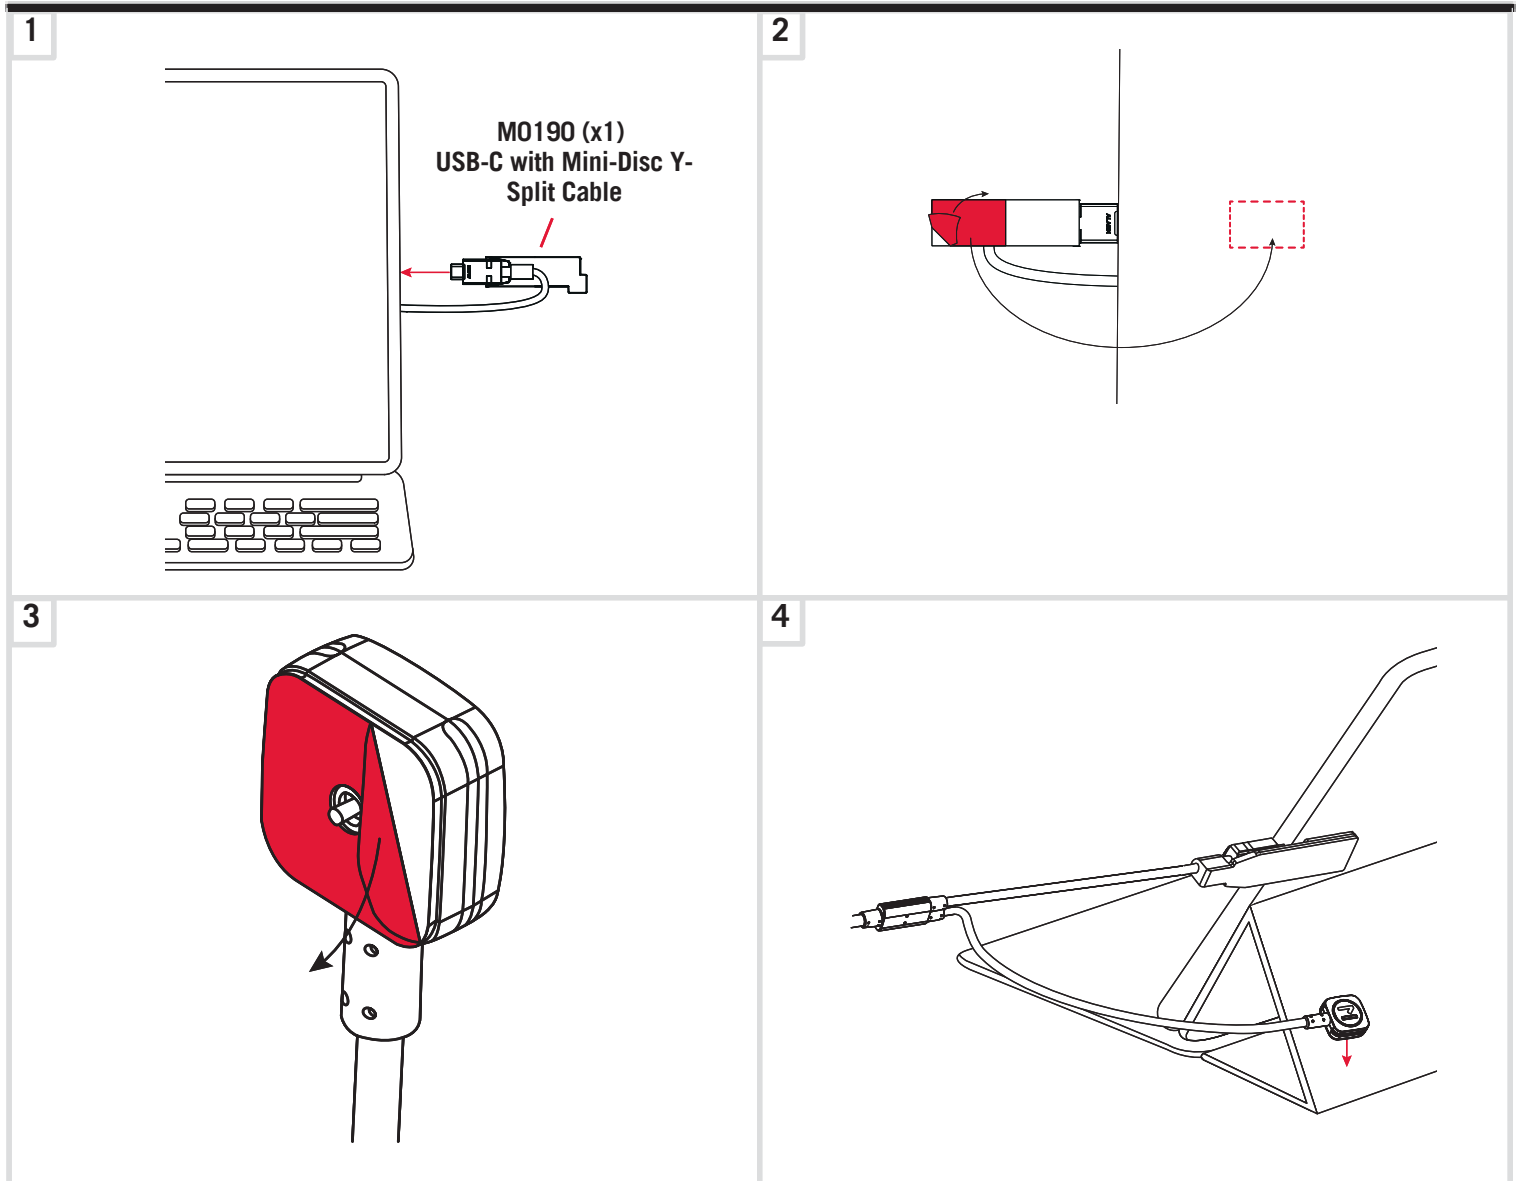

MO190 TABLET & KEYBOARD SECURITY INSTALLATION