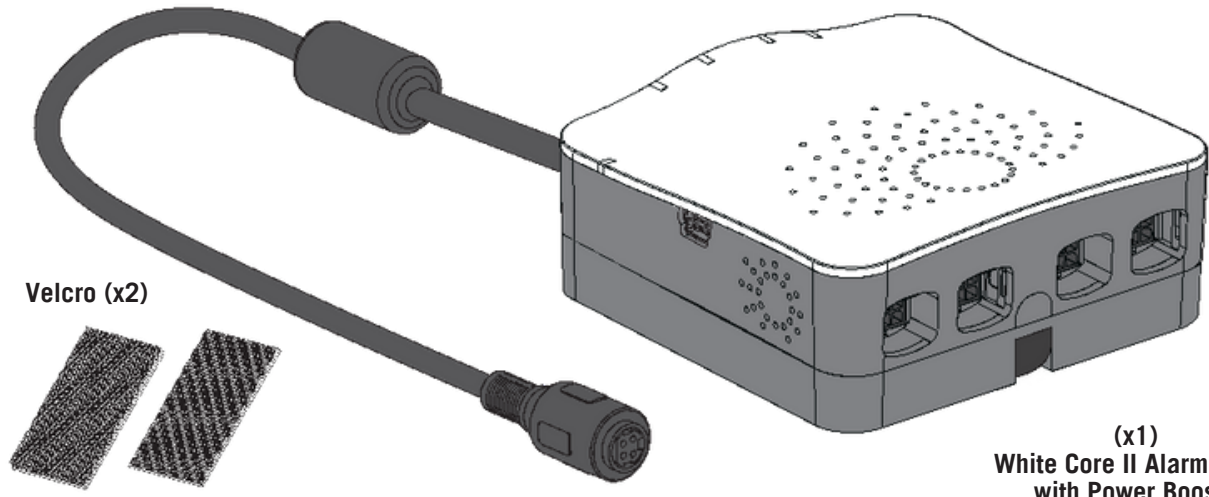

# M0190 TABLET & KEYBOARD - SECURITY EQUIPMENT

## M0025

Velcro (x2)

(x1)  
White Core II Alarm Module  
with Power Booster

M0190 (x1)  
USB-C with Mini-Disc Y-  
Split Cable

M0112 (x1)  
Power Supply &  
Power Cable