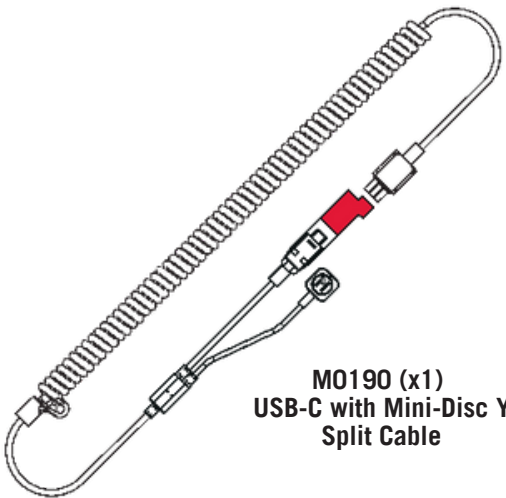

# M0190 TABLET & KEYBOARD - SECURITY EQUIPMENT

## M0025

Velcro (x2)

(x1)  
White Core II Alarm Module  
with Power Booster

M0190 (x1)  
USB-C with Mini-Disc Y-  
Split Cable

M0112 (x1)  
Power Supply &  
Power Cable

# MO190 TABLET & KEYBOARD SECURITY INSTALLATION